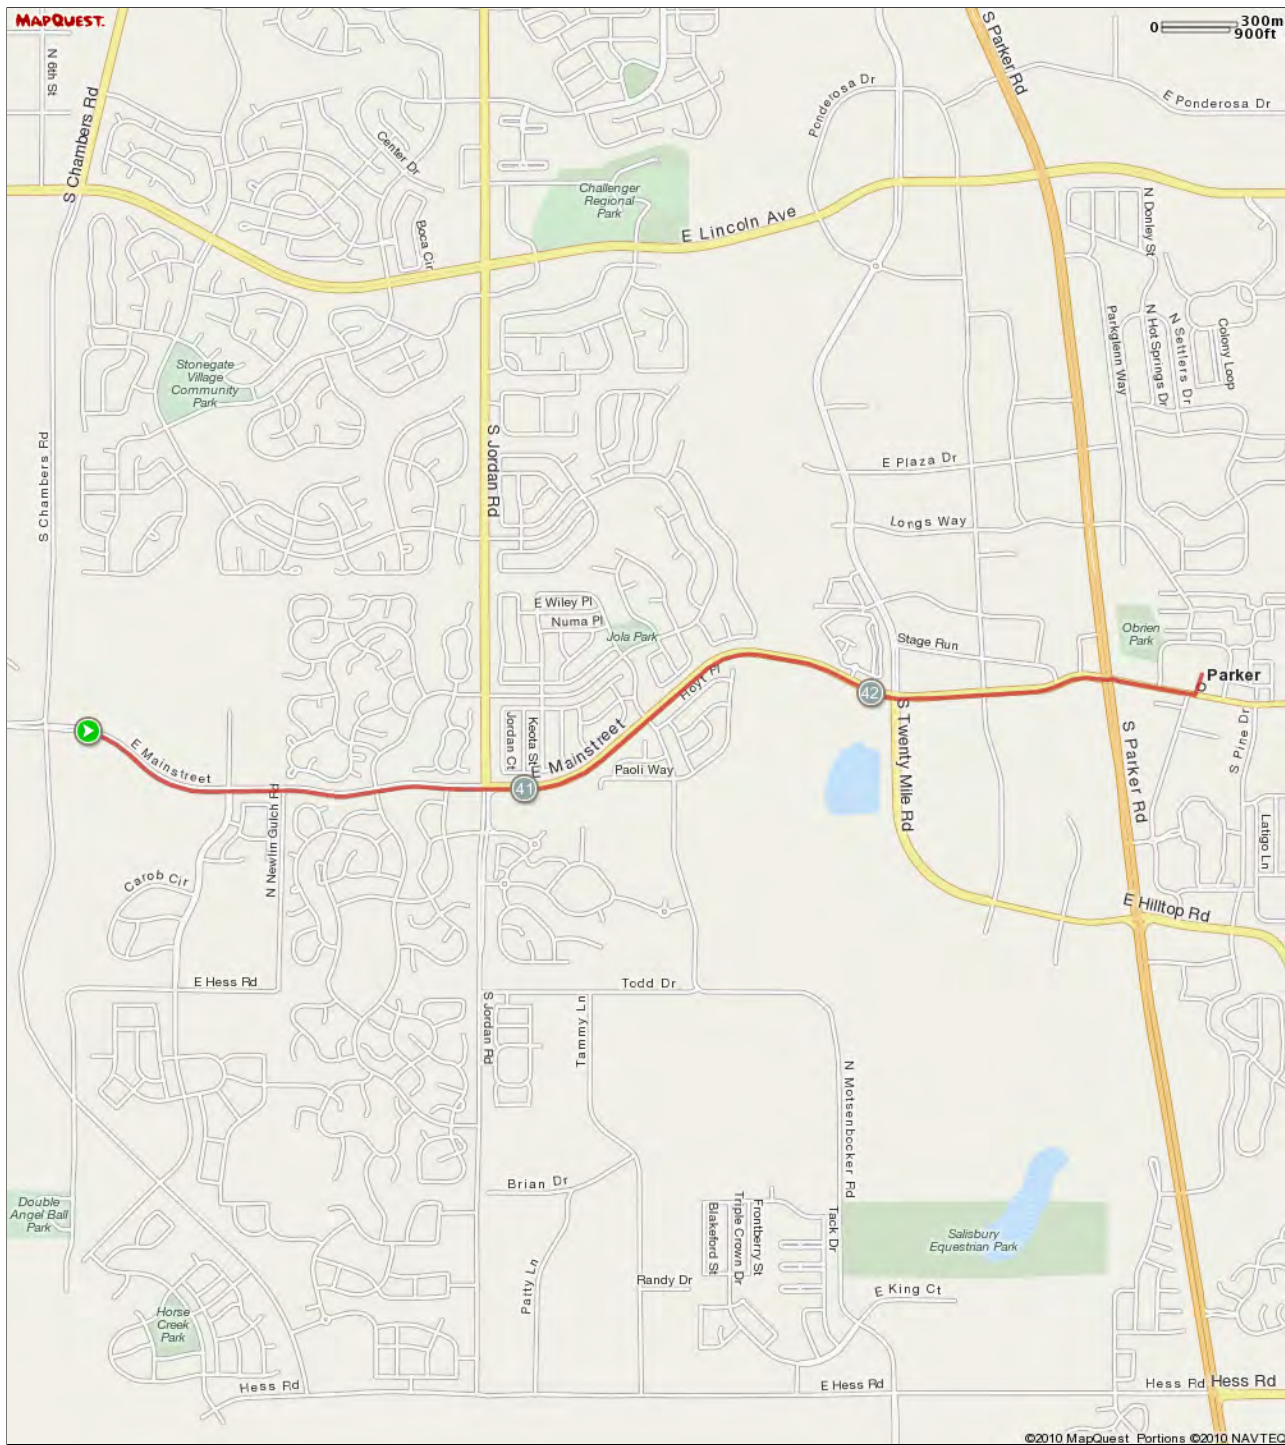

Notes			
AT		FOR	NOTES
40.96 mi.		1mi 5169ft	Continue straight to stay on E Main St
42.94 mi.		-	Stop