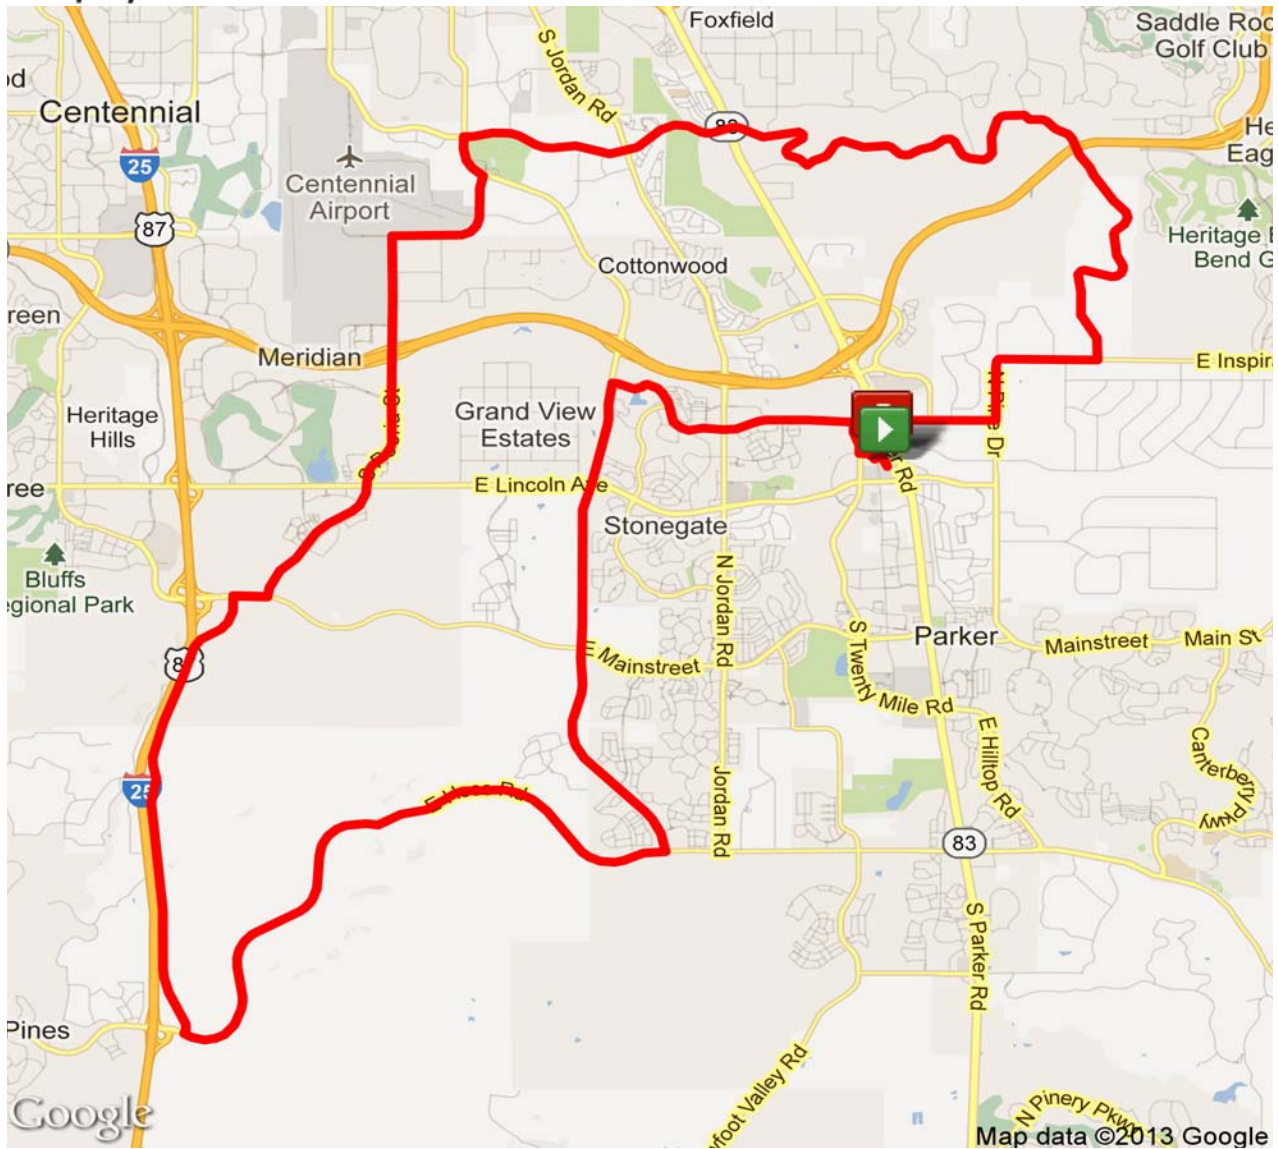

CRC Ride De Jour - 3/2/2013

Weather Permitting

Distance: 31.7 mi

Elevation: 1,204.07 ft (Max: 6,430.45 ft)

mapmyride