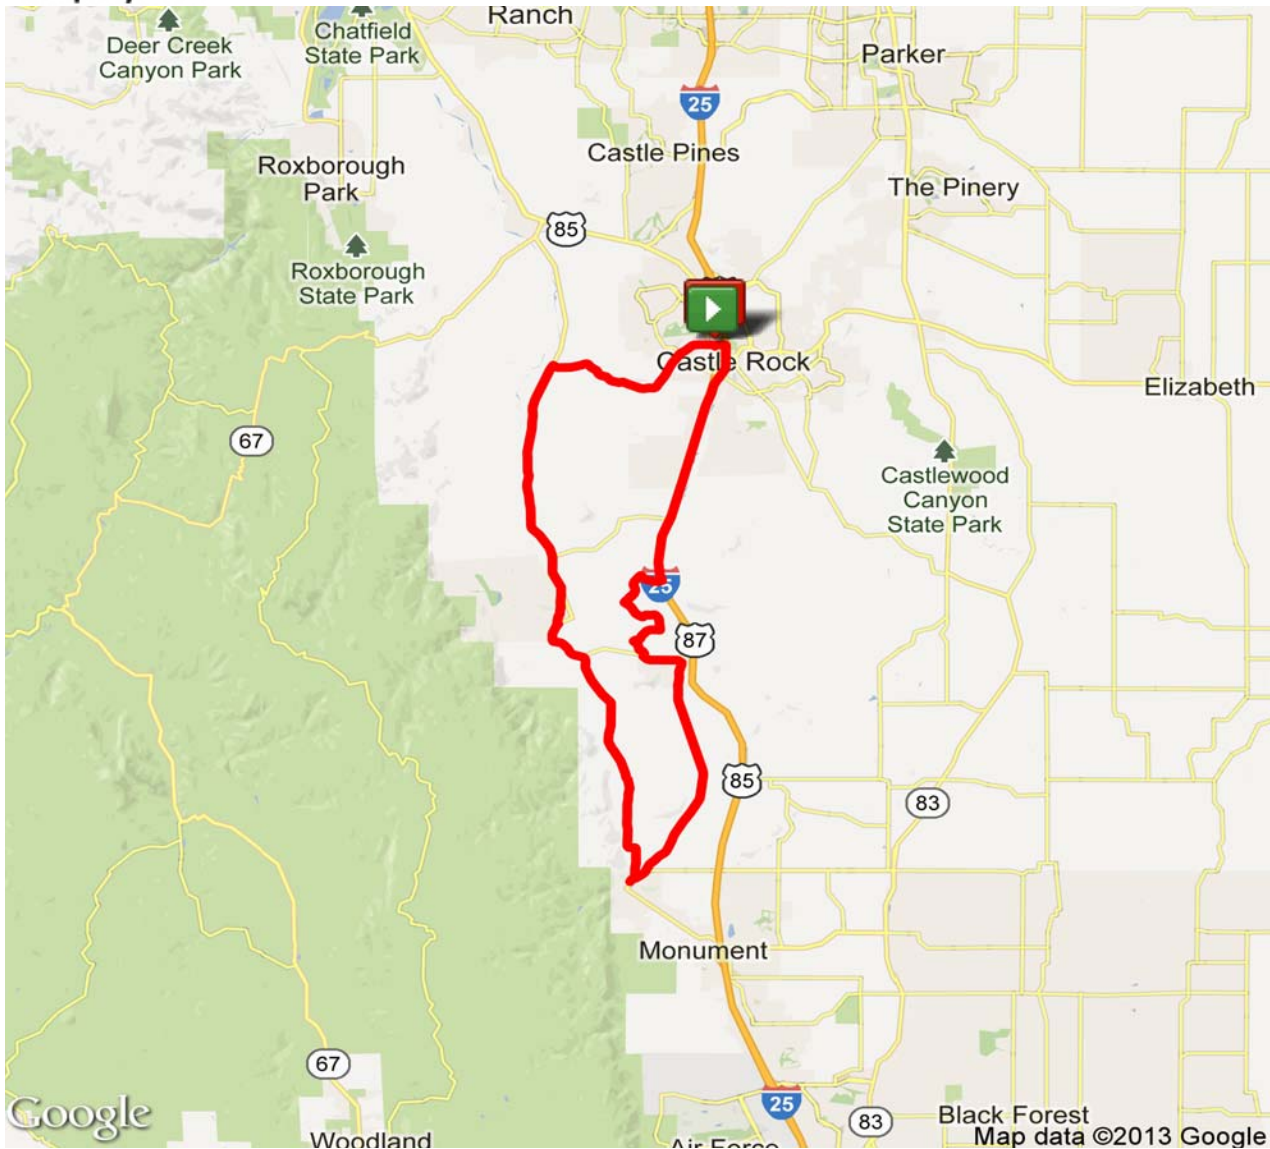

Castle Rock to Palmer Lake Loop

[Add Notes Here](#)

Distance: 47.5 mi

Elevation: 2,024.28 ft (Max: 7,365.49 ft)

mapmyride

	Head north on Park St toward E Wolfensberger Rd	0 mi (+0.03 mi)
	Head north on Park St toward E Wolfensberger Rd	0.03 mi (+0.05 mi)
	Head north on Park St toward E Wolfensberger Rd	0.08 mi (+5.17 mi)
	Head west on E Wolfensberger Rd toward Prairie Hawk Dr	5.25 mi (+1.24 mi)
	Head west on Co Rd 46/W Wolfensberger Rd toward Big Bear Dr	6.48 mi (+17.37 mi)
	Head southwest on CO-105 E/S Perry Park Rd toward Bear Canyon Cir	23.85 mi (+0.82 mi)
	Head south on CO-105 E/S Perry Park Rd toward Aurelia Ave	24.66 mi (+0.1 mi)
	Head southwest on CO-105 E toward Page St Destination will be on the right	24.77 mi (+1.7 mi)
	Head northeast on CO-105 W toward Page St	26.47 mi (+0.93 mi)
	Head northeast on S Spruce Mountain Rd toward Spruce Rd	27.4 mi (+1.45 mi)
	Head northeast on S Spruce Mountain Rd toward E Noe Rd	28.85 mi (+5 mi)
	Head north on S Spruce Mountain Rd toward E Noe Rd	33.85 mi (+0.32 mi)
	Head west on Larkspur Rd	34.17 mi (+0.71 mi)
	Head northeast on Silverheels Dr toward Buttermilk Rd	34.88 mi (+0.97 mi)
	Head east on Quartz Mountain Dr toward Laveta Rd	35.85 mi (+1.65 mi)
	Head north on Independence Dr toward Cumberland Rd	37.5 mi (+1.14 mi)
	Head northeast on Lake Dr toward Kenosha Dr	38.64 mi (+0.44 mi)
	Head southeast on Bear Dance Dr toward Sky View Ln	39.08 mi (+0.45 mi)
	Head east on Sky View Ln toward Old Territorial Rd Partial restricted usage road	39.53 mi (+0.72 mi)
	Head north Destination will be on the right	40.25 mi (+5.9 mi)
	Head north toward Bell Mountain Pkwy	46.15 mi (+1.14 mi)
	Head northeast on S Wilcox St toward Rio Grande Dr Destination will be on the right	47.29 mi (+0.39 mi)
	Head north on Wilcox St toward W Wolfensberger Rd	47.68 mi (+0.06 mi)
	Head west on E Wolfensberger Rd toward Park St	47.75 mi (+-0.25 mi)